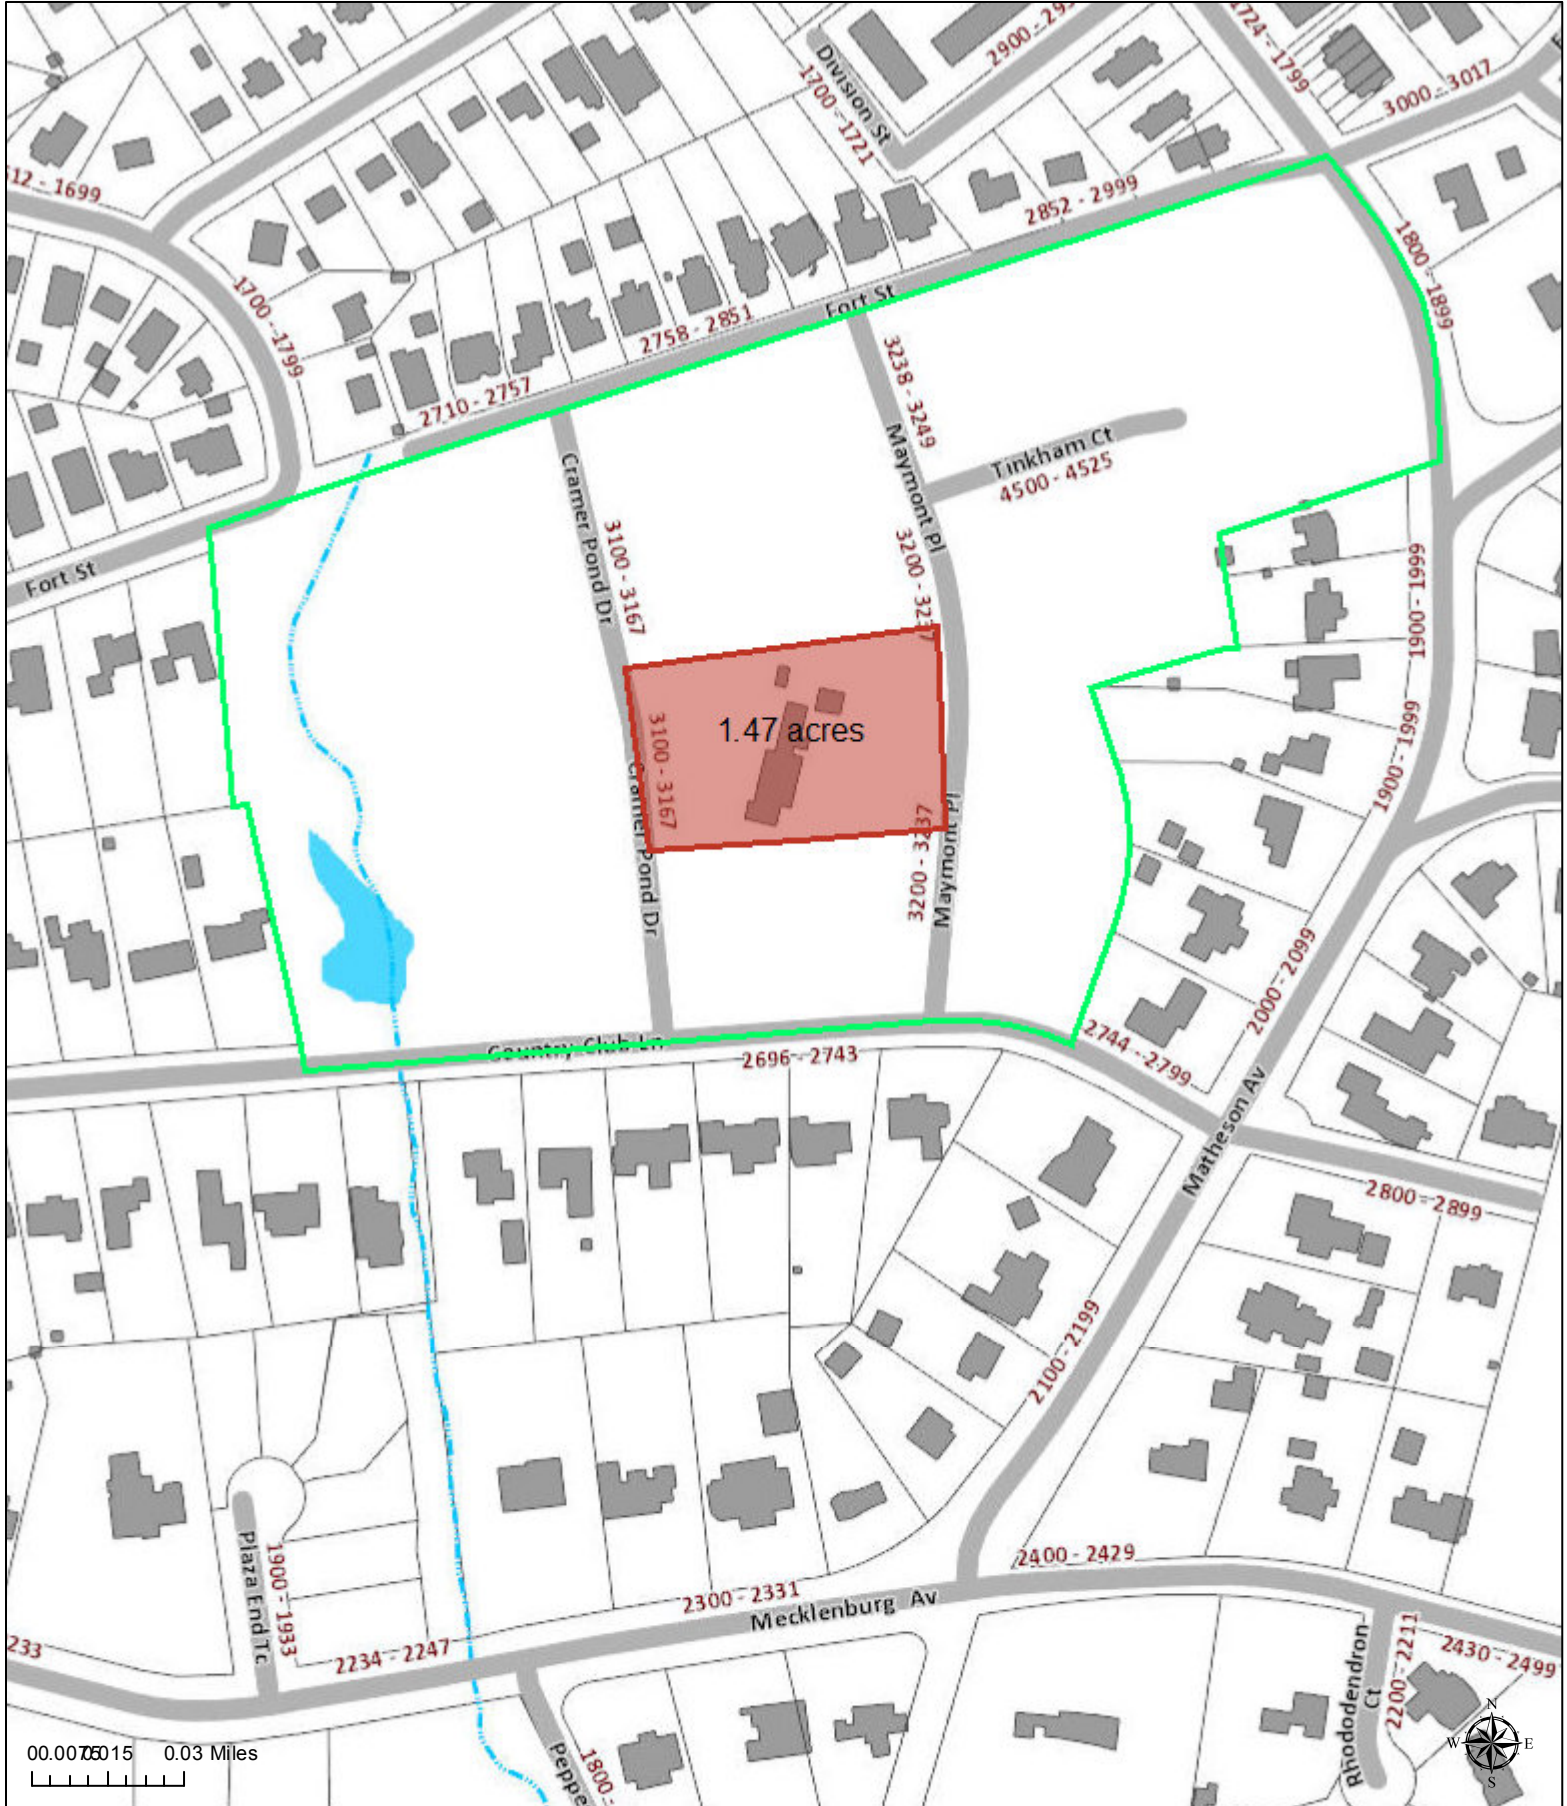

Polaris 3G Map – Mecklenburg County, North Carolina

1.47 acres(63889.14 sq ft)

Date Printed: 10/30/2017 10:46:11 AM

This map or report is prepared for the inventory of real property within Mecklenburg County and is compiled from recorded deeds, plats, tax maps, surveys, planimetric maps, and other public records and data. Users of this map or report are hereby notified that the aforementioned public primary information sources should be consulted for verification. Mecklenburg County and its mapping contractors assume no legal responsibility for the information contained herein.