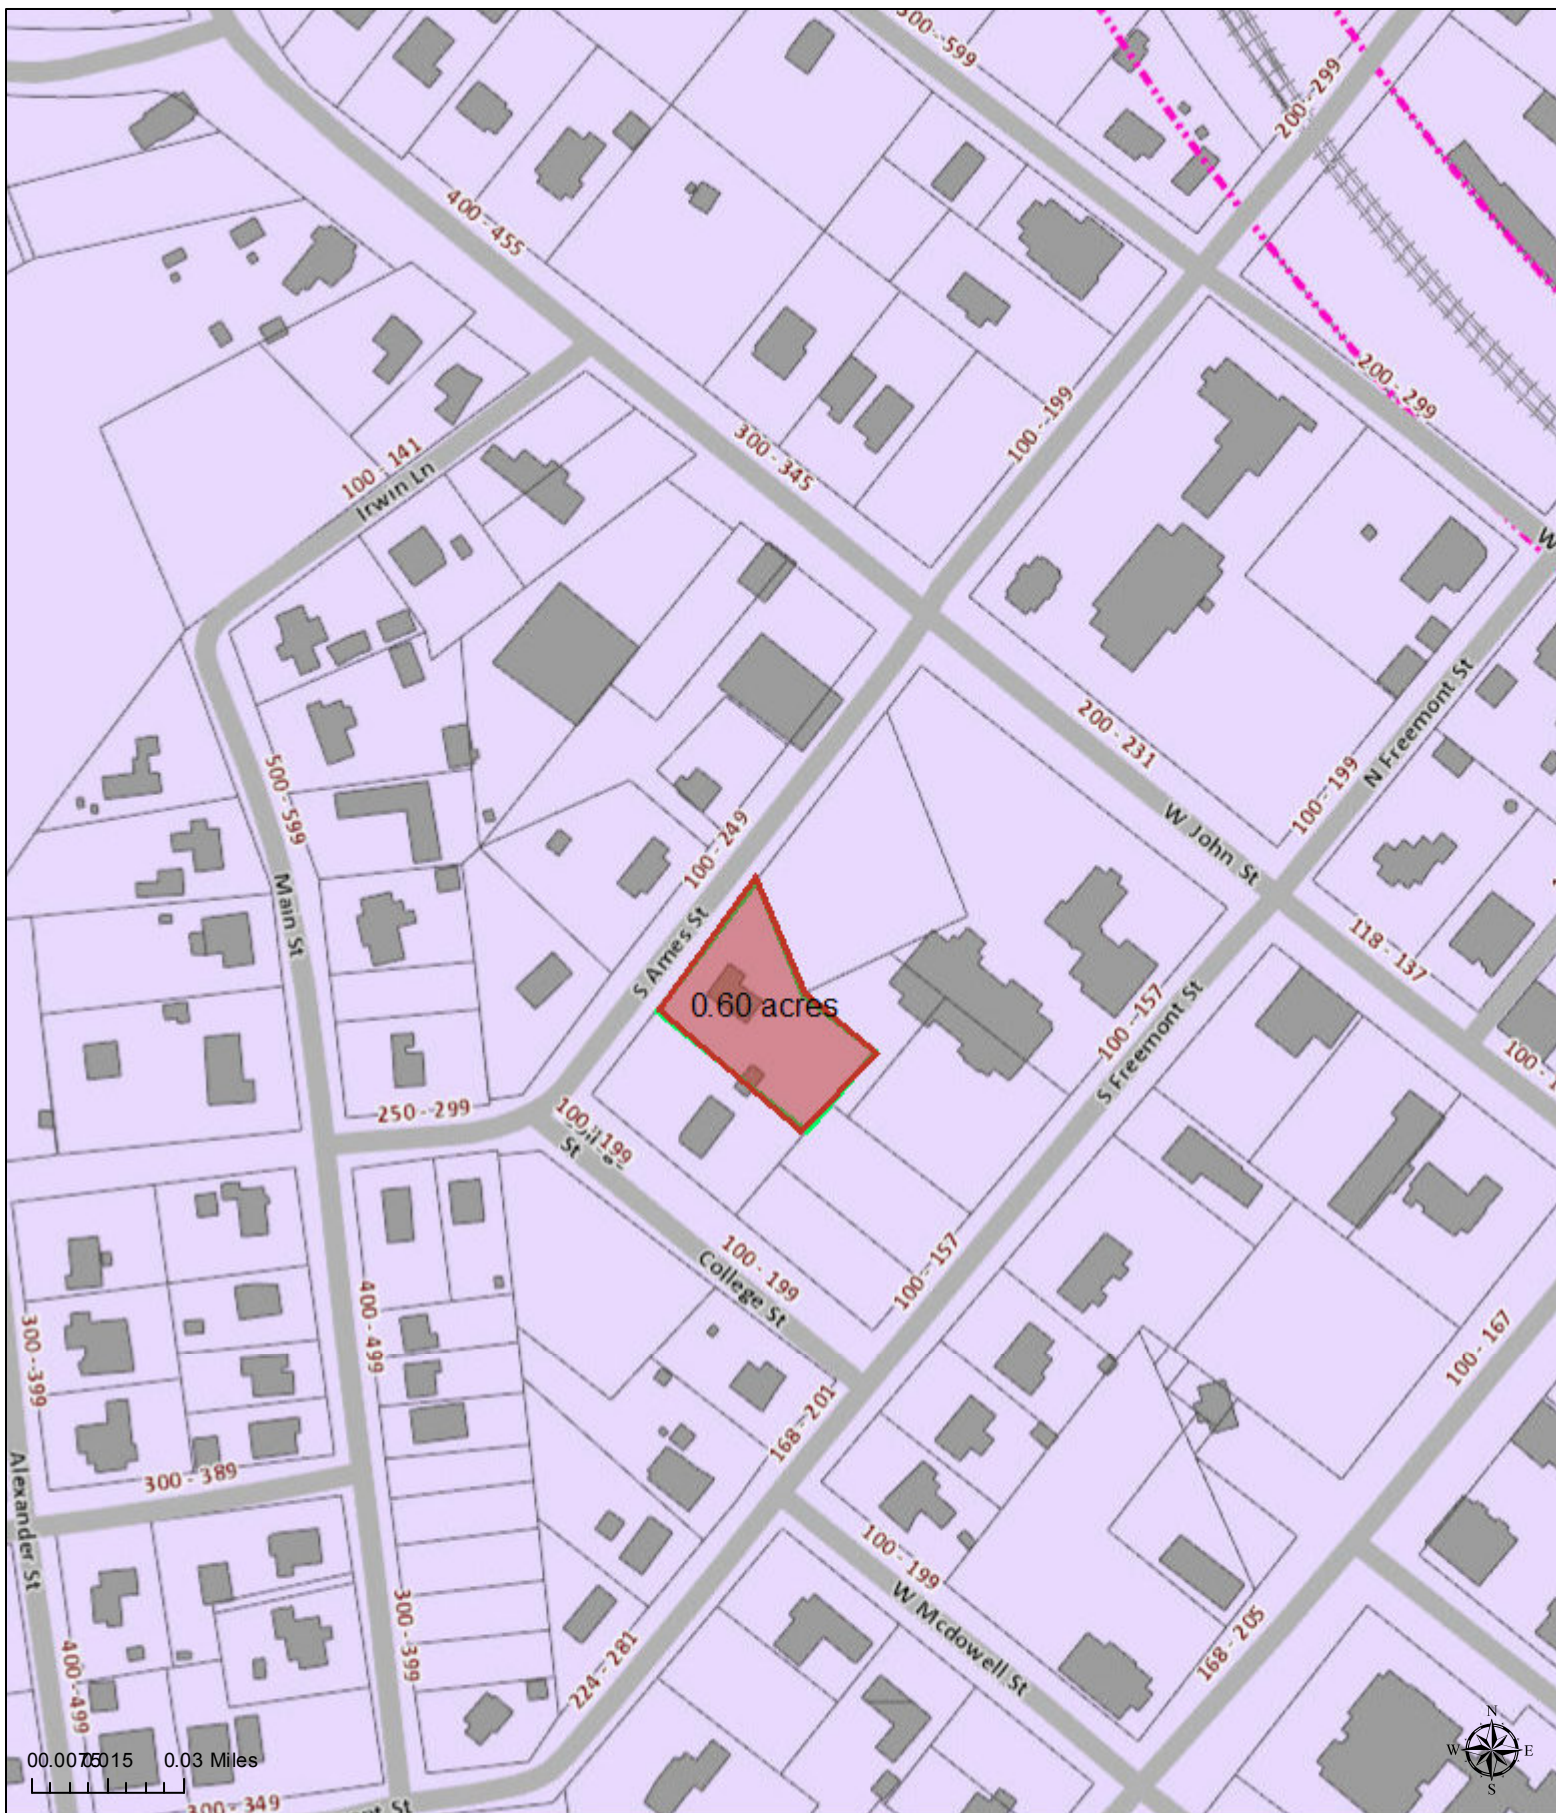

# Polaris 3G Map – Mecklenburg County, North Carolina

0.60 acres(26039.60 sq ft)

Date Printed: 10/30/2017 9:12:29 PM

This map or report is prepared for the inventory of real property within Mecklenburg County and is compiled from recorded deeds, plats, tax maps, surveys, planimetric maps, and other public records and data. Users of this map or report are hereby notified that the aforementioned public primary information sources should be consulted for verification. Mecklenburg County and its mapping contractors assume no legal responsibility for the information contained herein.