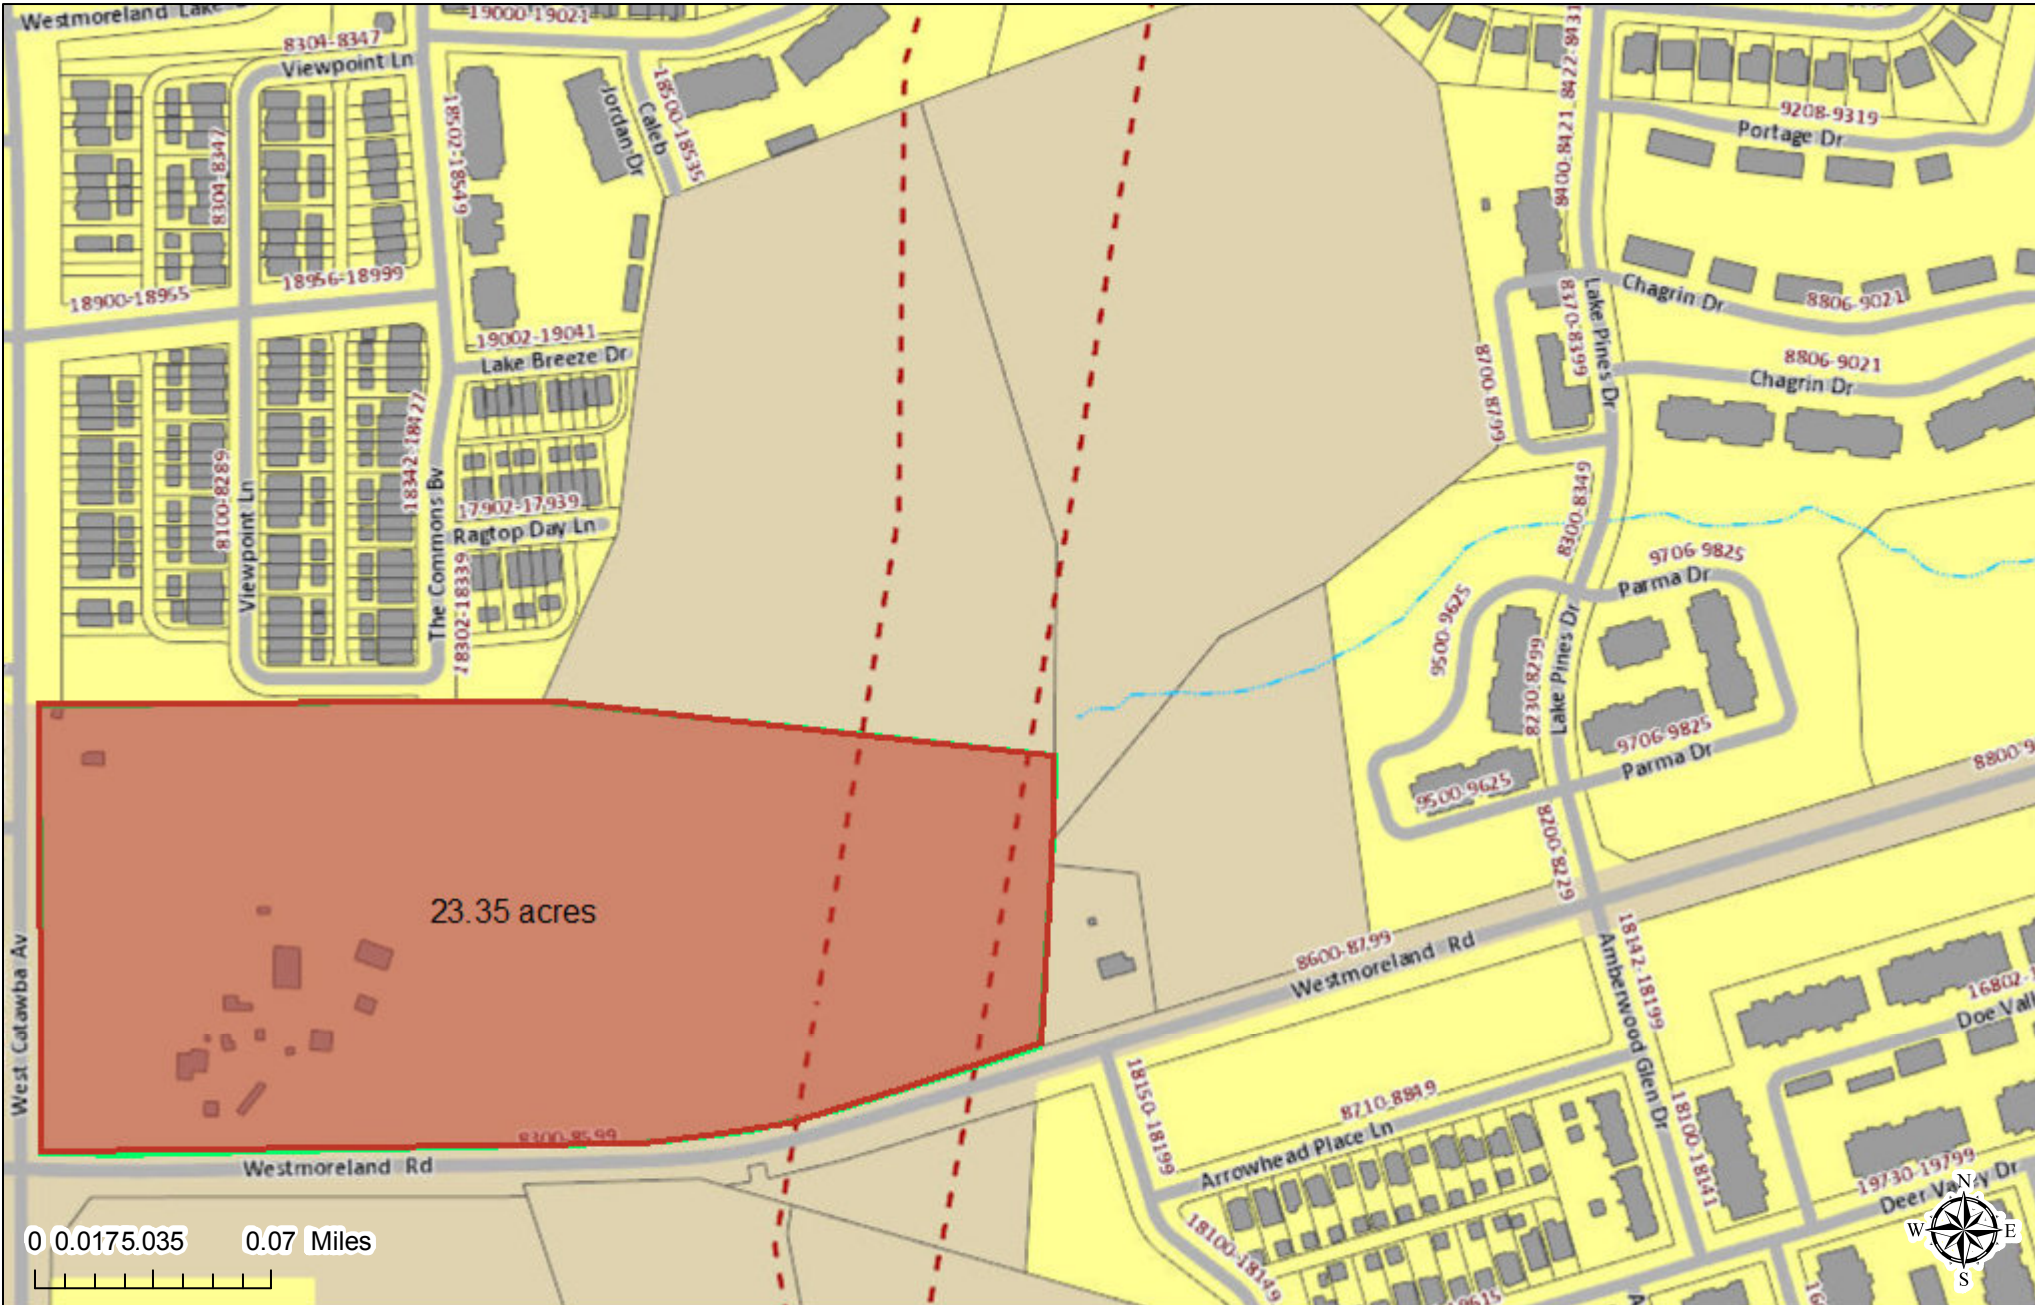

Polaris 3G Map – Mecklenburg County, North Carolina

Alexander Farm

23.35 acres(1017243.65 sq ft)

Date Printed: 10/25/2017 10:42:54 AM

This map or report is prepared for the inventory of real property within Mecklenburg County and is compiled from recorded deeds, plats, tax maps, surveys, planimetric maps, and other public records and data. Users of this map or report are hereby notified that the aforementioned public primary information sources should be consulted for verification. Mecklenburg County and its mapping contractors assume no legal responsibility for the information contained herein.