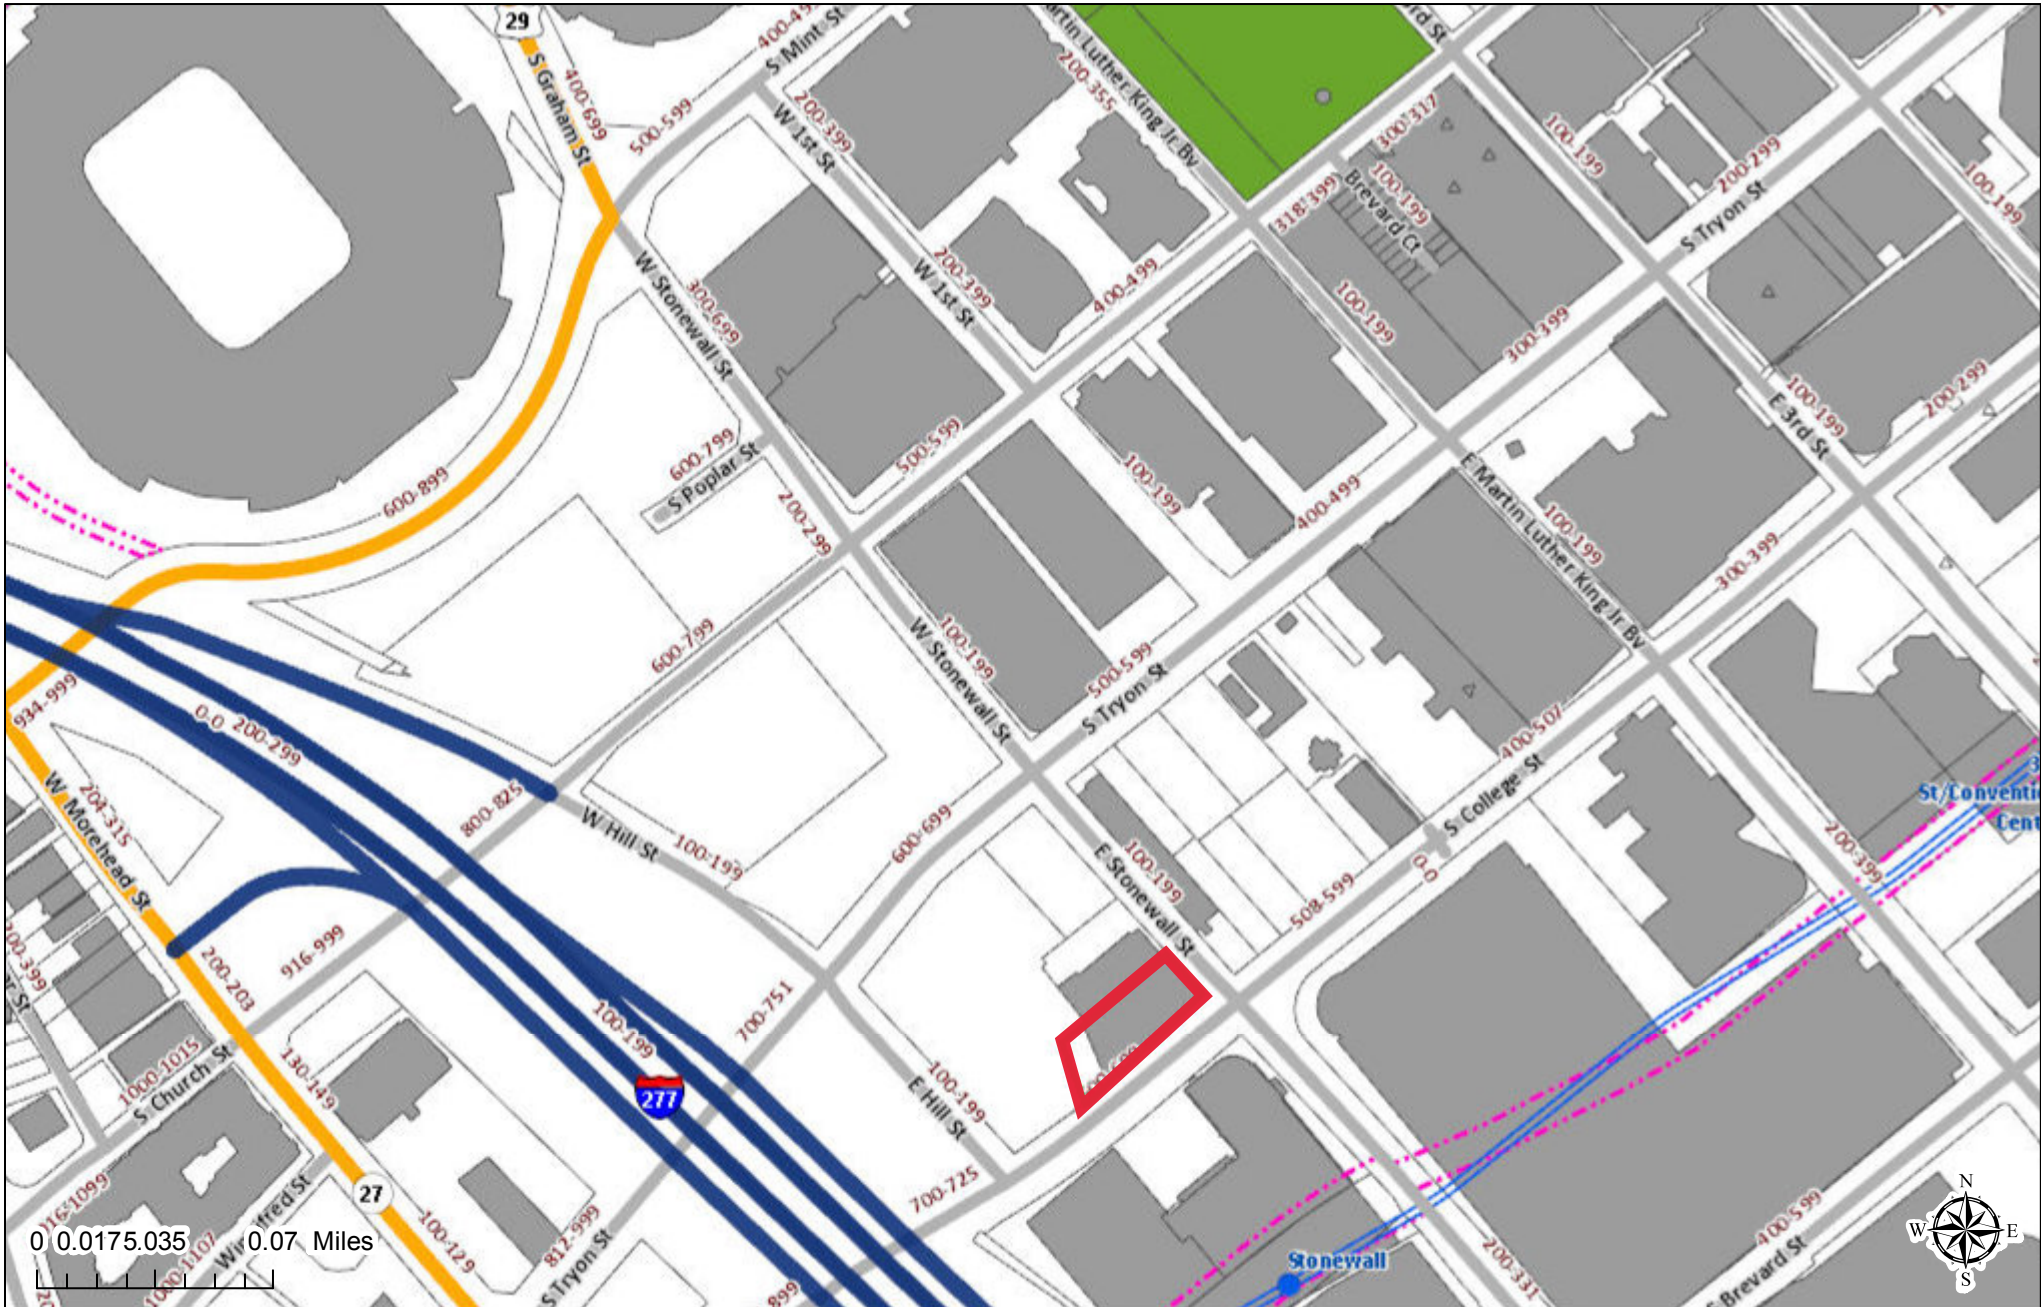

Polaris 3G Map – Mecklenburg County, North Carolina

Date Printed: 9/11/2017 4:03:49 PM

This map or report is prepared for the inventory of real property within Mecklenburg County and is compiled from recorded deeds, plats, tax maps, surveys, planimetric maps, and other public records and data. Users of this map or report are hereby notified that the aforementioned public primary information sources should be consulted for verification. Mecklenburg County and its mapping contractors assume no legal responsibility for the information contained herein.